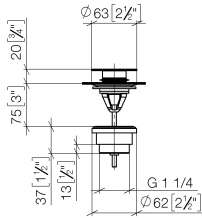

**Basin Waste with push fastening 1 1/4" - Chrome**

IMO

10 125 970

Fits: IMO, LULU, MADISON, MEM, TARA,  
CL.1, LISSÉ, VAIA, META, CYO

	Chrome	10 125 970-00
	Brushed Platinum	10 125 970-06
	Platinum	10 125 970-08
	Durabress (23kt Gold)	10 125 970-09
	Dark Chrome	10 125 970-19
	Light Gold	10 125 970-26
	Brushed Light Gold	10 125 970-27
	Brushed Durabress (23kt Gold)	10 125 970-28
	Matte Black	10 125 970-33
	Platinum / Brushed Platinum	10 125 970-36
	Durabress / Brushed Durabress (23kt Gold)	10 125 970-38
	Brushed Bronze	10 125 970-42
	Brushed Champagne (22kt Gold)	10 125 970-46
	Champagne (22kt Gold)	10 125 970-47
	Brushed Chrome	10 125 970-93
	Brushed Dark Platinum	10 125 970-99

## Basin Waste with push fastening 1 1/4" - Chrome

---

IMO

10 125 970

Only suitable for basins with an overflow.

10 125 970

mm [inches]

10 125 970

Parts for other finishes can be found here: Brushed Platinum

Spare parts list

No.	Item Number	Name	Quantity used	Delivery time
1	04 31 20 096 00-00	plug	1	10
2	09 30 30 179 90	screw	1	2
3	09 11 01 038-00	cup	1	10
4	09 14 05 061 90	seal	1	2
5	09 14 03 153 90	seal	1	2
6	09 11 10 156-00	connection	1	-